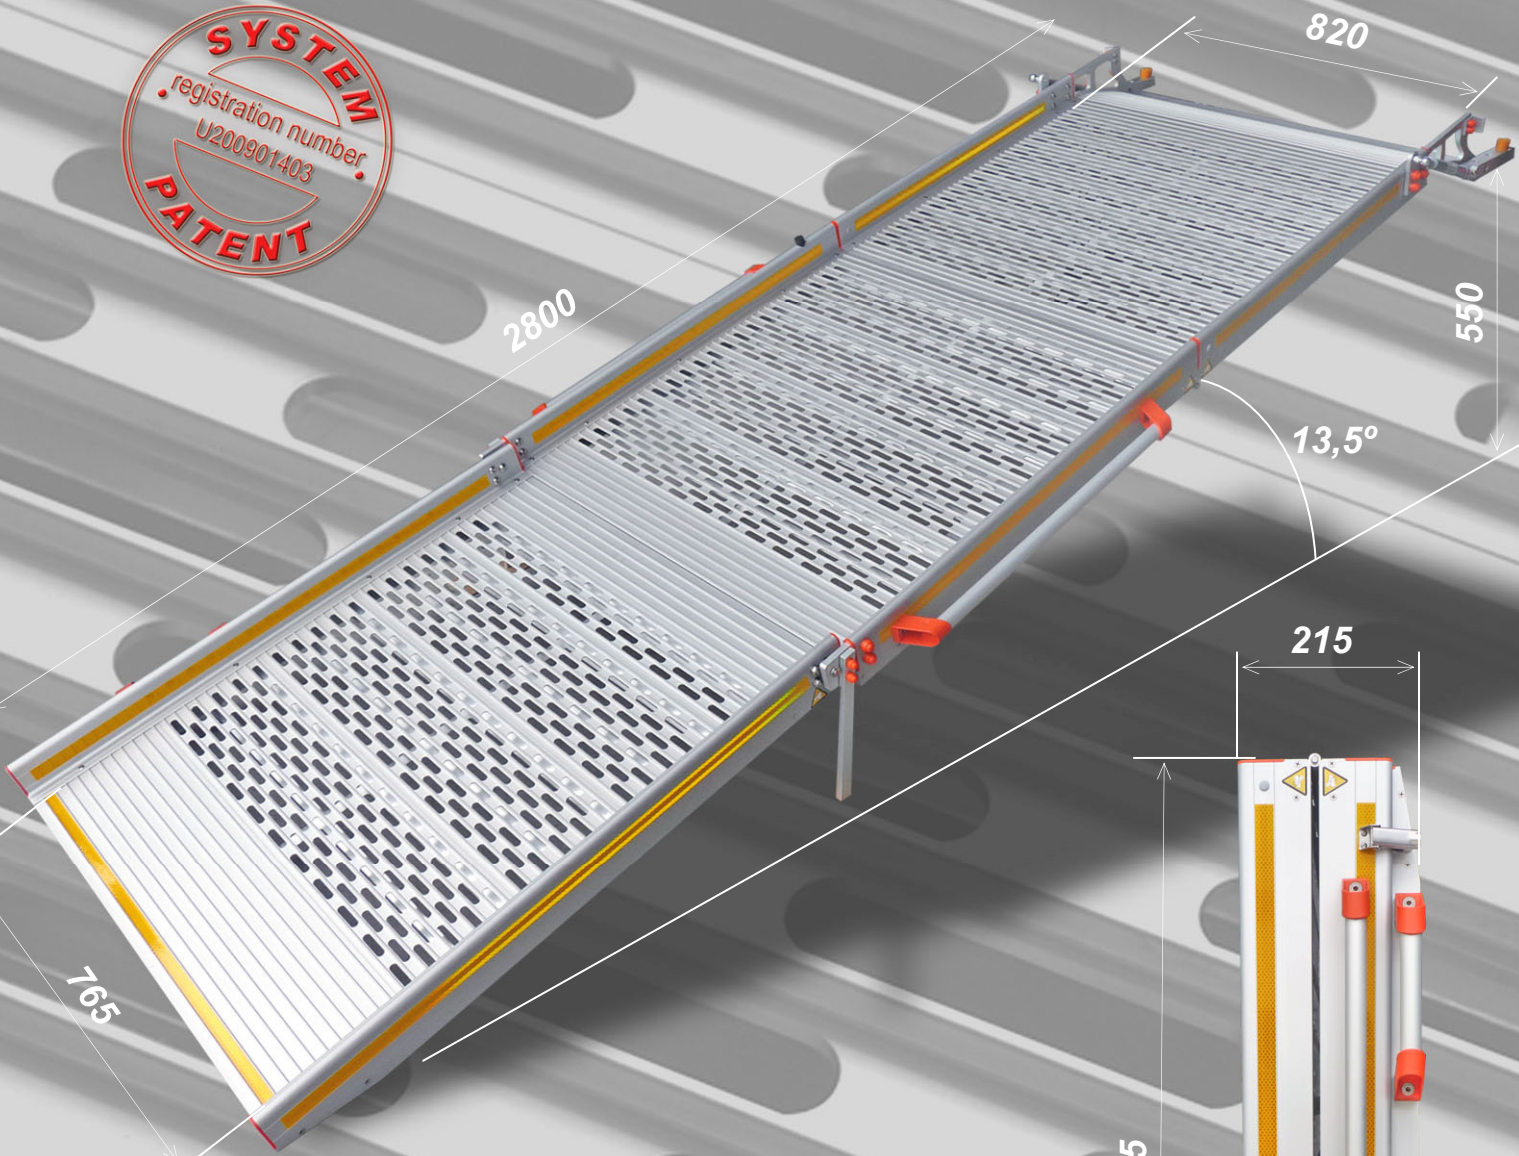

Technical Data Folding Ramp

3H 820-2800L

765